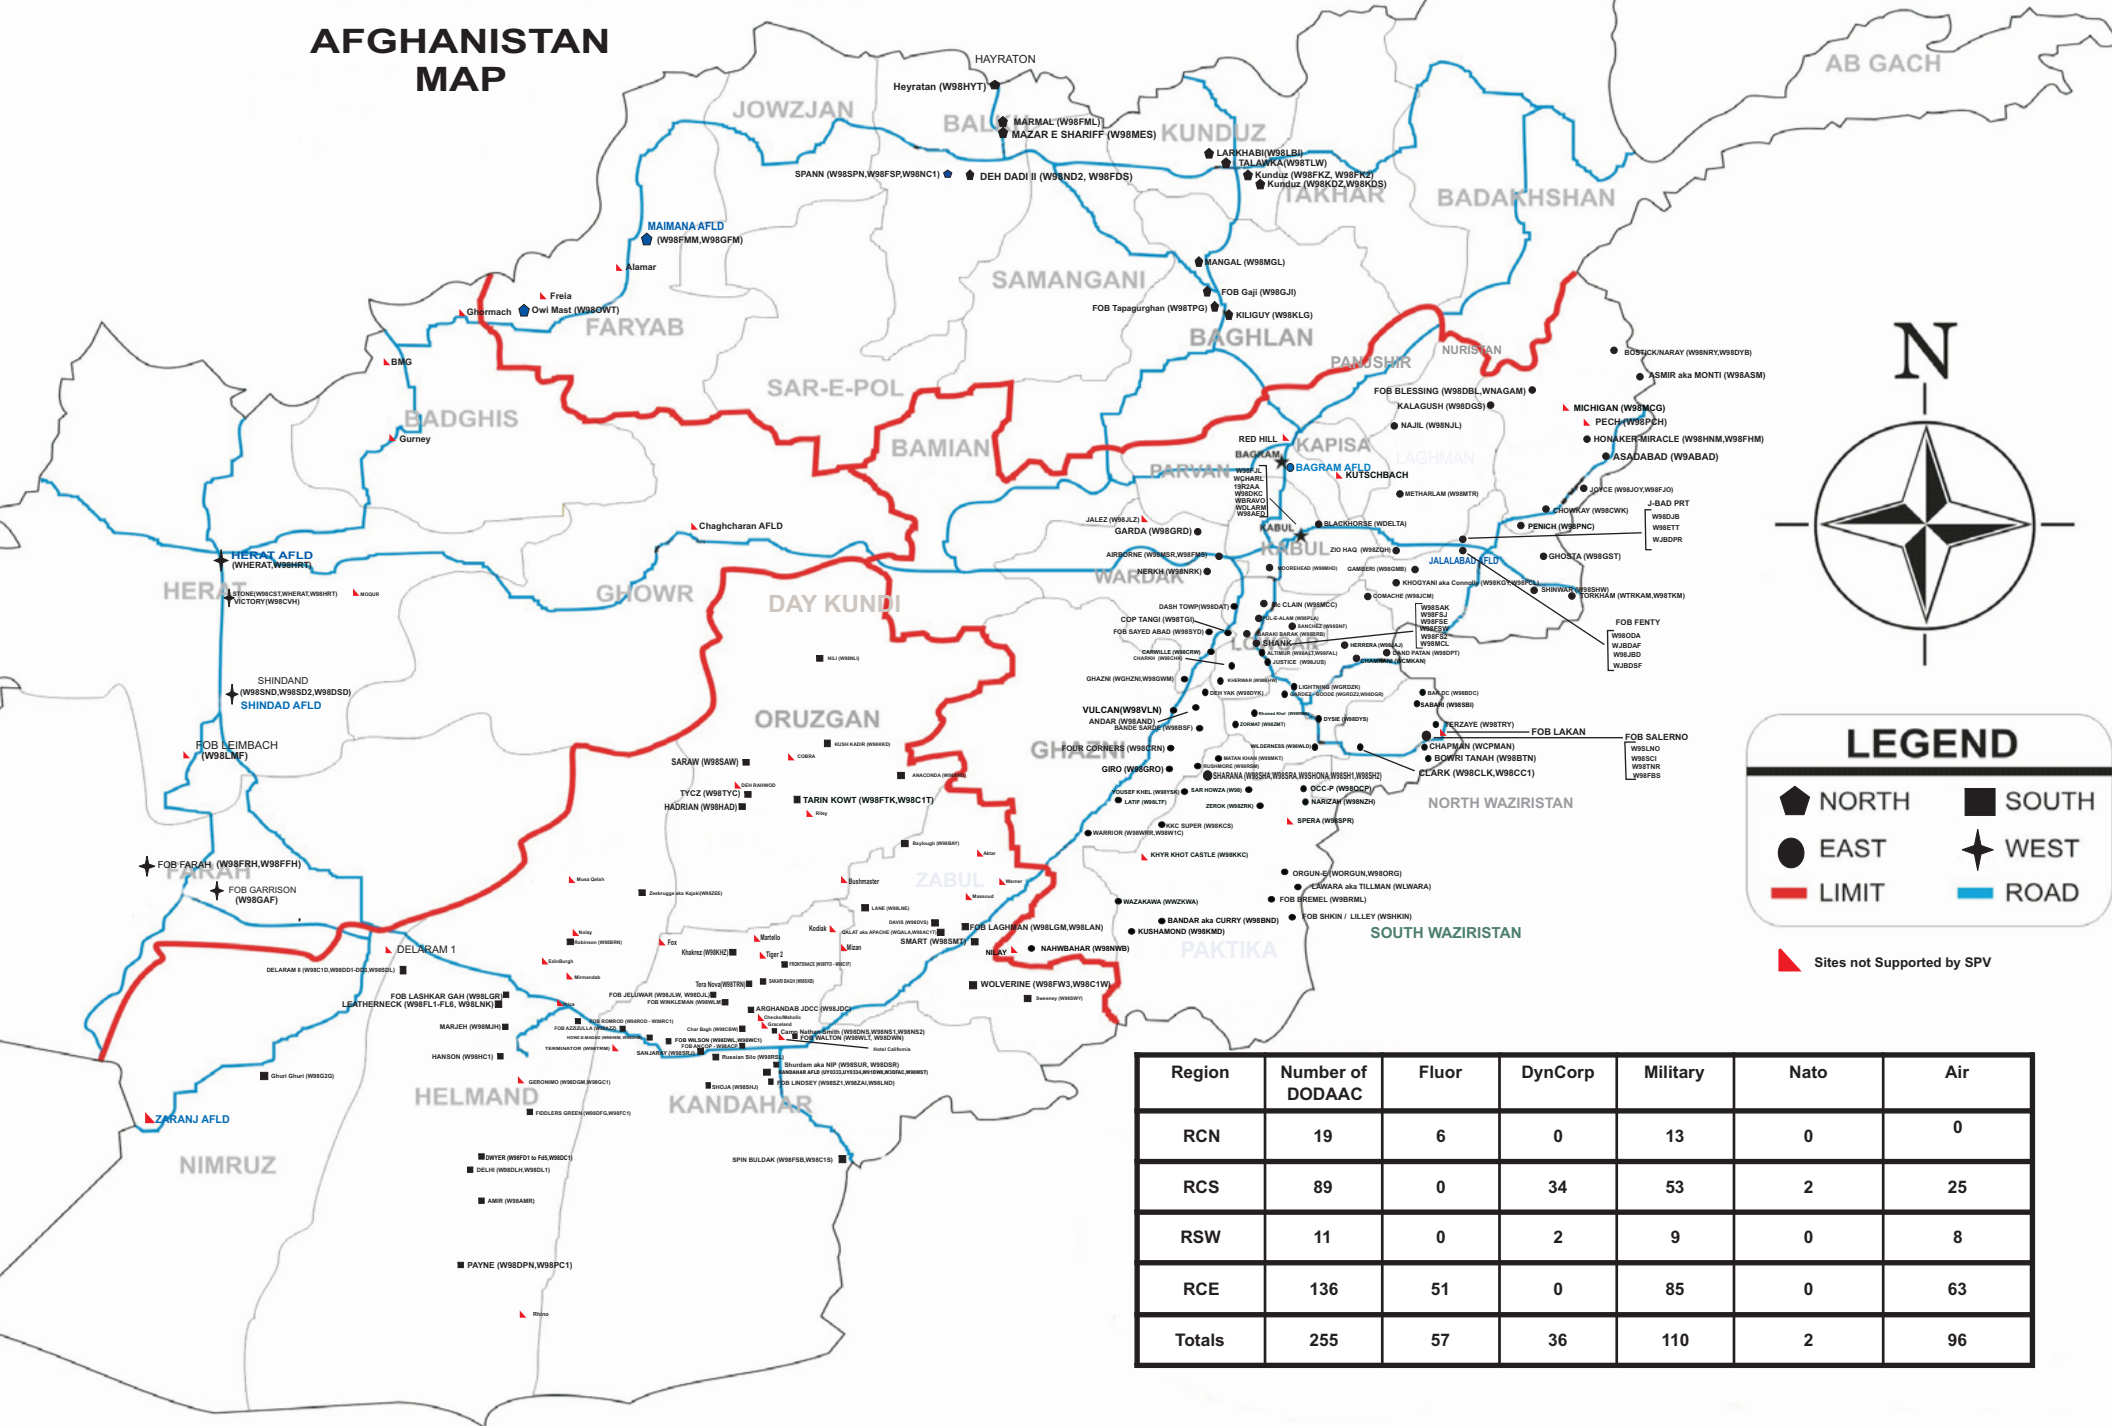

# AFGHANISTAN MAP

### LEGEND

- NORTH
- SOUTH
- EAST
- WEST
- LIMIT
- ROAD

▲ Sites not Supported by SPV

Region	Number of DODAAC	Fluor	DynCorp	Military	Nato	Air
RCN	19	6	0	13	0	0
RCS	89	0	34	53	2	25
RSW	11	0	2	9	0	8
RCE	136	51	0	85	0	63
<b>Totals</b>	<b>255</b>	<b>57</b>	<b>36</b>	<b>110</b>	<b>2</b>	<b>96</b>